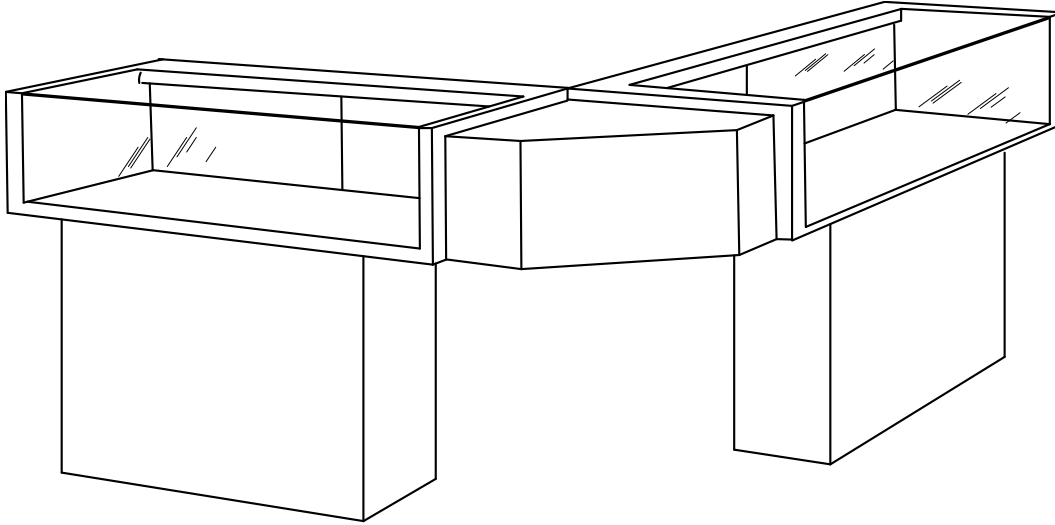

Custom Glass Showcases

Whether your requirements are one showcase only or a complete new store - we are here to help you!
Price on request.

Kraemer Woodcraft Ltd.
11 Henry Street West, Box 510
St. Jacobs, ON N0B 2N0
Tel 519-664-2221 Fax 519-664-2105

info@kraemerwoodcraft.com
www.kraemerwoodcraft.com