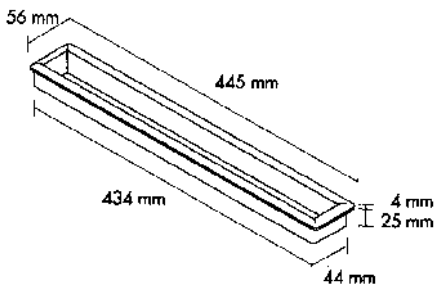

Paper Feed Slot

- Plastic
- Almond, Black & White
- Stock Black Only

Order #	Price
6-PFS	$6.30

(See Picture for Measurements)