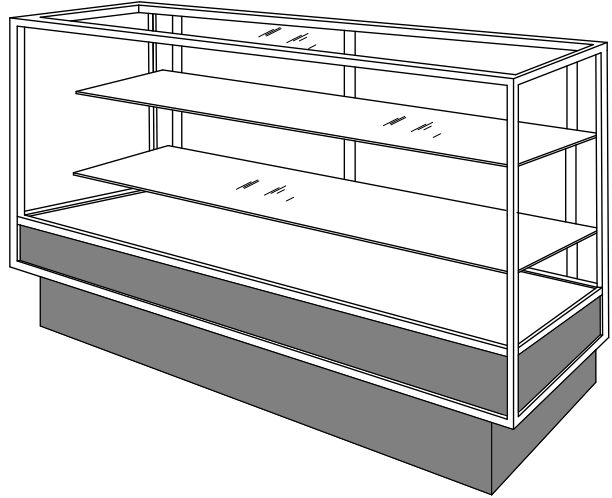

Full Vision Showcase