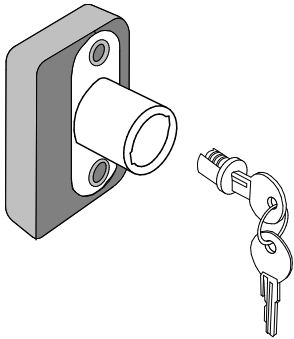

Removable Core Lock System (TA Series)

- A Versatile Locking System That is Based on Separate Lock Bodies and Lock Cores That Can be Changed With Only an Installation Key.
- Stock Nickel Only

Order #	Price	Finish
6-232-12-311	$15.80	Nickel

Push Lock

- 3/4" Diameter
- Nickel Finish
- Keyblank Available

Order #	Price	Finish
6-L01	$13.45	Nickel
Keyblank	$4.00	

Ratchet Glass Door Lock

- Nickel Finish

Order #	Price	Finish
2-L02	$7.35	Nickel

Kraemer Woodcraft Ltd.
11 Henry Street West, Box 510
St. Jacobs, ON NOB 2N0
Tel 519-664-2221 Fax 519-664-2105

info@kraemerwoodcraft.com
www.kraemerwoodcraft.com