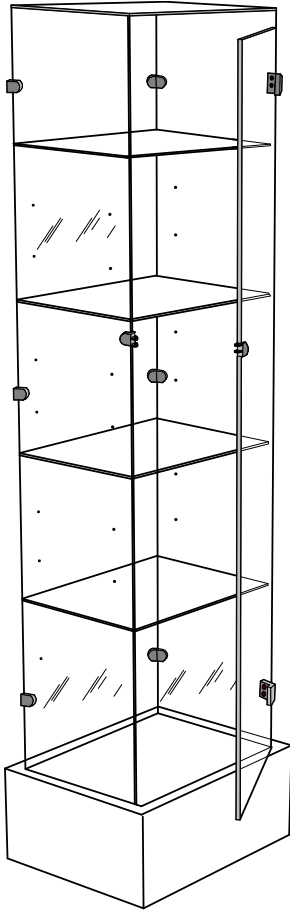

Classic Glass Tower

A Sleek, Elegant Glass Showcase to Display the Smaller Items in Your Store!

Classic Glass Tower With
Glass Top and Oak Base

Classic Glass Tower

- Glass Tower Measures:
  60"H x 16"W x 12"D
- Base and Top Measures:
  8"H x 18"W x 14-3/4"D
- Hinged Glass Door (Haspe & Padlock Included)
- Four Adjustable Glass Shelves Included
- Chrome Glass Connectors