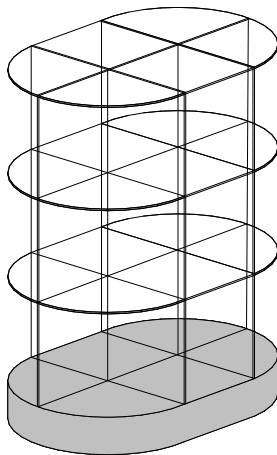

Oval Tiered Glass Tower

- Available in 3-Tier and 4-Tier
- 9"H Base
- Sizes
  - 47"L x 32"D x 56"H (3-Tier)
  - 47"L x 32"D x 72"H (4-Tier)
  - 63"L x 32"D x 56"H (3-Tier)
  - 63"L x 32"D x 72"H (4-Tier)
- Other Sizes and Styles Available

Order #	Price	Size
6-C107-3 (3-Tier)	$2055.00	56"H
6-C107-4 (4-Tier)	$2400.00	72"H
6-C108-3 (3-Tier)	$2385.00	56"H
6-C108-4 (4-Tier)	$2875.00	72"H

Kraemer Woodcraft Ltd.
11 Henry Street West, Box 510
St. Jacobs, ON N0B 2N0
Tel 519-664-2221 Fax 519-664-2105

info@kraemerwoodcraft.com
www.kraemerwoodcraft.com