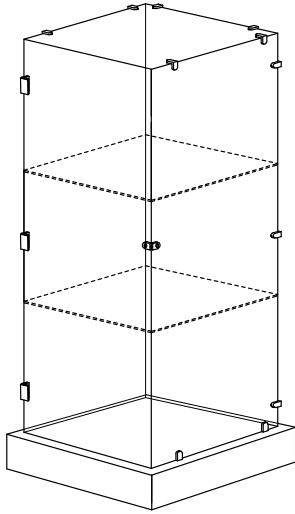

Glass Cube Displayers

Square Tiered Glass Tower

- Available in 3-Tier and 4-Tier
- 18" Square x 6"H Melamine Base
- Hinged Glass Doors With Haspe & Padlock
- Glass Connectors
- 16"H Cubes for 3-Tier
- 12"H Cubes for 4-Tier
- 53"H x 16" Square (3-Tier)
- 56"H x 16" Square (4-Tier)
- Crating is Extra

Order #	Price	Size
6-GT-3T (3-Tier)	$610.00	53"H
6-GT-4T (4-Tier)	$655.00	56"H