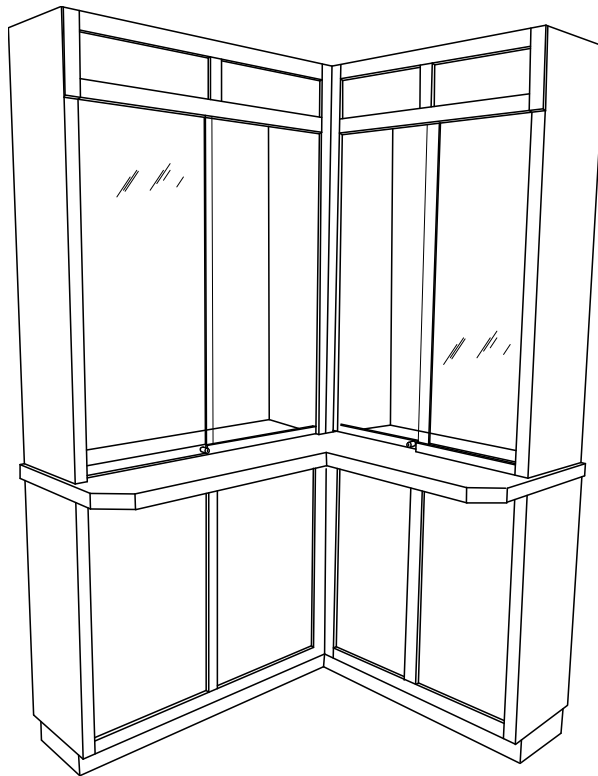

Custom Glass Showcases

Whether your requirements are one showcase only or a complete new store - we are here to help you!
Price on request.

Kraemer Woodcraft Ltd.
11 Henry Street West, Box 510
St. Jacobs, ON N0B 2N0
Tel 519-664-2221 Fax 519-664-2105

info@kraemerwoodcraft.com
www.kraemerwoodcraft.com