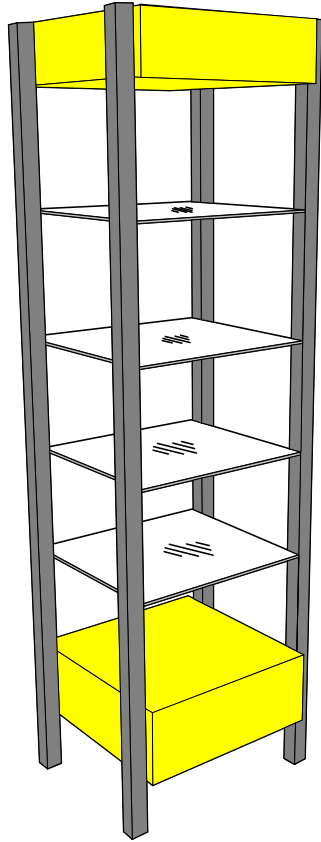

## Classic Glass Tower

- Glass Tower Measures:  
60"H x 16"W x 12"D
- Base and Top Measures:  
8"H x 18"W x 14-3/4"D
- Hinged Glass Door (Haspe & Padlock Included)
- Four Adjustable Glass Shelves Included
- Chrome Glass Connectors

## Options

- Solid Colour or Wood Veneer Base and Top
- Additional Glass Shelves
- Brass Glass Connectors

Classic Glass Tower With  
Oak Top and Base

Order #	Price	Size
6-CGT-GT	\$1190.00	68"H

\* Crating Extra

## Ultra Tower

- 24" or 34" Lengths
- 78"H x 20"D Tower
- Sturdy MDF Uprights
- With Four 6 mil. Clear Glass Shelves
- Starter & Add-on Feature for a Continuous Row
- Optional Pot Lights