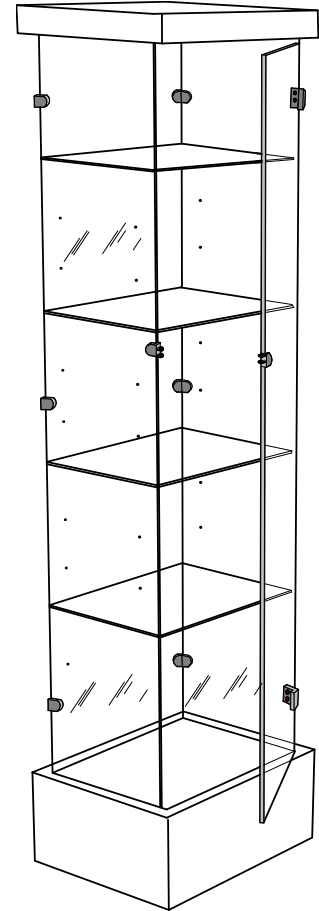

# Classic Glass Tower

A Sleek, Elegant Glass Showcase to Display the Smaller Items in Your Store!

Classic Glass Tower With  
Glass Top and Oak Base

## Classic Glass Tower

- Glass Tower Measures:  
60"H x 16"W x 12"D
- Base and Top Measures:  
8"H x 18"W x 14-3/4"D
- Hinged Glass Door (Haspe & Padlock Included)
- Four Adjustable Glass Shelves Included
- Chrome Glass Connectors

## Options

- Solid Colour or Wood Veneer Base and Top
- Additional Glass Shelves
- Brass Glass Connectors

Classic Glass Tower With  
Oak Top and Base

Order #	Price	Size
6-CGT-GT	\$1190.00	68"H

\* Crating Extra