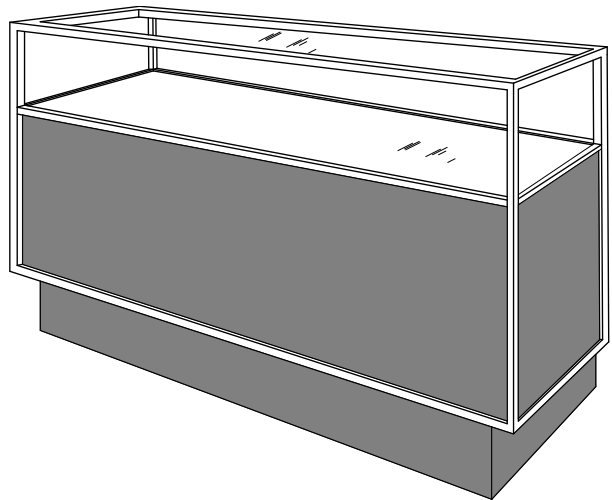

Jewellery Showcase

Kraemer Woodcraft Ltd.
11 Henry Street West, Box 510
St. Jacobs, ON N0B 2N0
Tel 519-664-2221 Fax 519-664-2105

info@kraemerwoodcraft.com
www.kraemerwoodcraft.com