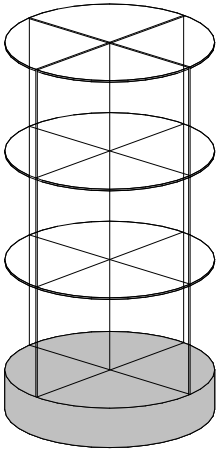

Round Tiered Glass Tower

- Available in 3-Tier and 4-Tier
- 9"H Laminate Base
- 56"H x 32" Diameter (3-Tier)
- 72"H x 32" Diameter (4-Tier)
- Crating is Extra

Order #	Price	Size
6-C105-3 (3-Tier)	$1665.00	56"H
6-C105-4 (4-Tier)	$1895.00	72"H