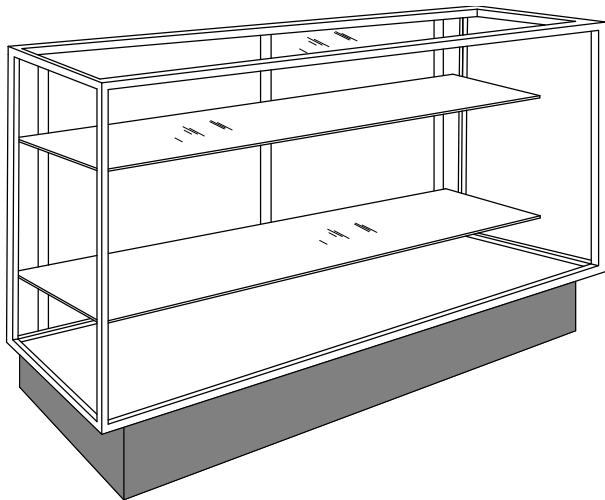

Economic Showcase