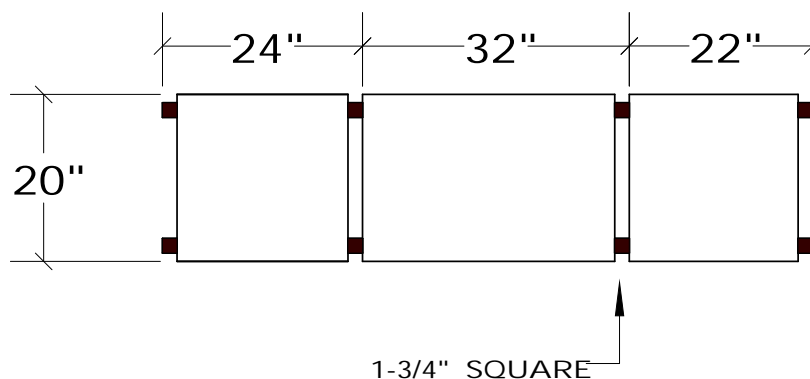

Suggested Layout

Kraemer Woodcraft Ltd.
11 Henry Street West, Box 510
St. Jacobs, ON NOB 2N0
Tel 519-664-2221 Fax 519-664-2105

info@kraemerwoodcraft.com
www.kraemerwoodcraft.com