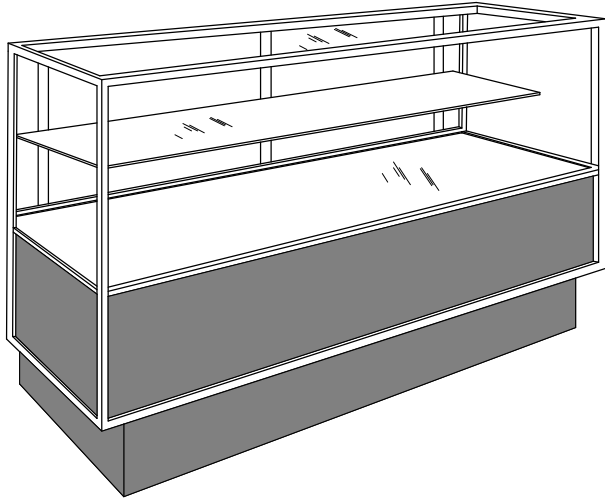

# Standard Glass Showcases

These superior glass showcases come with a patented aluminum extrusion assembly system. The inside and the outside is standard melamine with optional plastic laminate finish outside. The base is black melamine with levelers.

Glass Shelves are adjustable and all hardware has a bright chrome finish. Order with or without door or drawer locks. Available in 48", 60" and 70" lengths. Price on request.

Showcases are not stocked. Many options are available. (Illumination, accents, etc.)