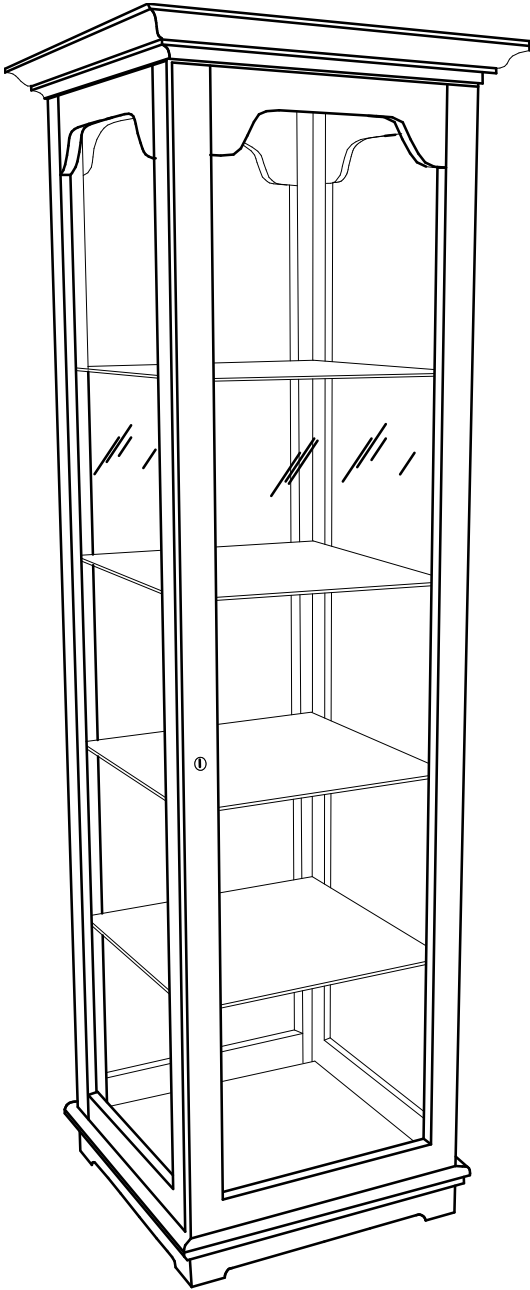

## Classic Glass Tower

- Glass Tower Measures:  
60"H x 16"W x 12"D
- Base and Top Measures:  
8"H x 18"W x 14-3/4"D
- Hinged Glass Door (Haspe & Padlock Included)
- Four Adjustable Glass Shelves Included
- Chrome Glass Connectors

# Curio Glass Showcase

## Features

- 84"H x 23-1/2" Square
- Large Hinged Glass Door With Lock
- Four Adjustable Clear Glass Shelves
- MDF - Painted White, Almond or Grey